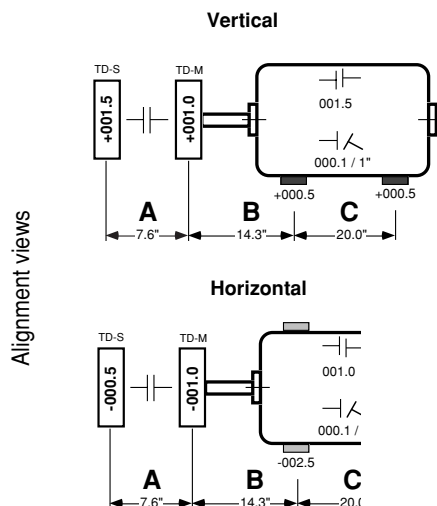

*Typical Documented Results:

Insist On
LONGO Laser Aligner . . .

Capable of ^{all} Alignments for
your Rotating Equipment.

LONGO
Service - Sales - Engineering

Wharton
(973) 537-0400

NYC
(212) 929-7128

Linden
(908) 925-2900

E-Mail: info@eLONGO.com
Web Site: www.eLONGO.com

"Service Through Knowledge"®
Since 1945