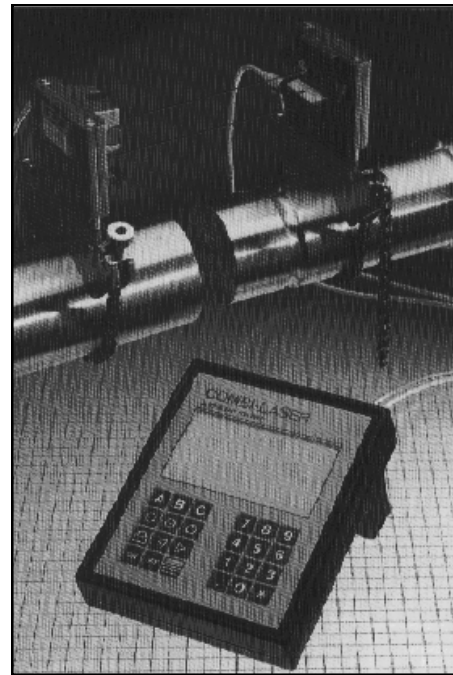

*Typical Documented Results:

Insist On
LONGO Laser Aligner . . .

Capable of ^{all} Alignments for
your Rotating Equipment.

LONGO
Service - Sales - Engineering

Wharton
(973) 537-0400

NYC
(212) 929-7128

Linden
(908) 925-2900

E-Mail: info@eLONGO.com
Web Site: www.eLONGO.com

"Service Through Knowledge"®
Since 1945