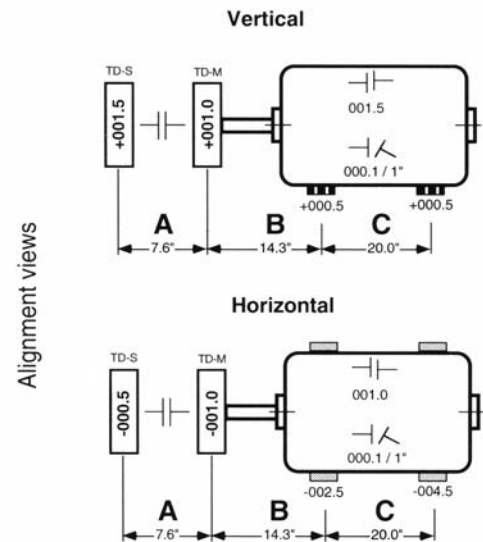

***Typical Documented Results:**

- Accuracy is assured with no dial indicator sag or parallax errors. Complete digital data
- Reliability and consistency by removing human factors
- Soft foot can be checked without changing alignment setup.
- Realize energy savings and lower power consumption by reducing friction.
- Hard copy with exact results verify each operation. *